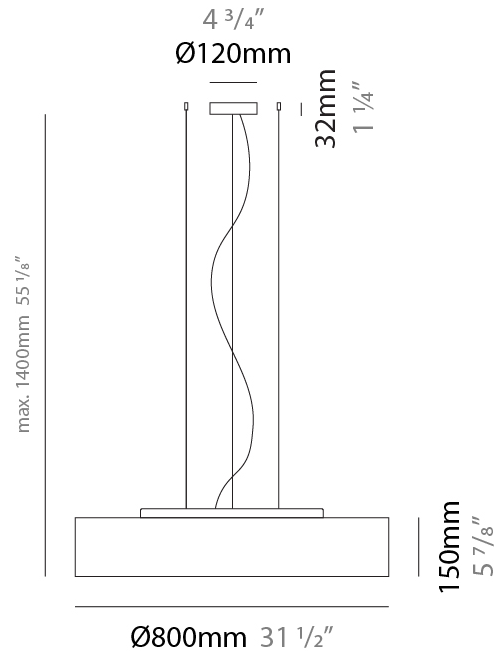

PROJECT
TYPE
SPECIFIER
QUANTITY
DATE

MIRYA SUSPENSION

D51068-

base number   Finish
Options

1. To build a product code in our configurator select the specify button on the base model # product page
2. To build a manual product code on this datasheet choose from the options listed below in blue font and add the suffix to the base model #

GENERAL

Series: Mirya
Brand: Fambuena
Division: Design
Mounting Type: Suspension
Mounting Location: Ceiling
Subcategory: Ambient

PHYSICAL

Shape: Cylinder
Diameter (mm): 800
Diameter (in): 31 1/2
Height (mm): 150
Height (in): 5 7/8
Max. Overall Height (mm): 1400
Max. Overall Height (in): 55 1/8
Light Distribution: Direct / Indirect
Weight (kg): 5.1
Weight (lbs): 11.24
Diffuser: Opal Satined PMMA Diffuser
Fixture Finish: WHI / BLK / CHA / OWH / SIL / RED
Fixture Material: Metal / Cotton
Cable Details: Cable length 2000mm / 79"

ELECTRICAL

Number of Lamps: 4
Lamp Type: LED Retrofit
Lamp Shape: A19
Bulb Included: Bulb Not Included
Total Output Wattage (W): 52
Max. Wattage Per Lamp (W): 13
Lamp Base: E26
Input Voltage (V): 120
Upon Request: 277Vac / GU24

LED

OPTICAL

RATINGS AND CERTIFICATIONS

Certified By: Certified for North American Standards
IP rating: IP20