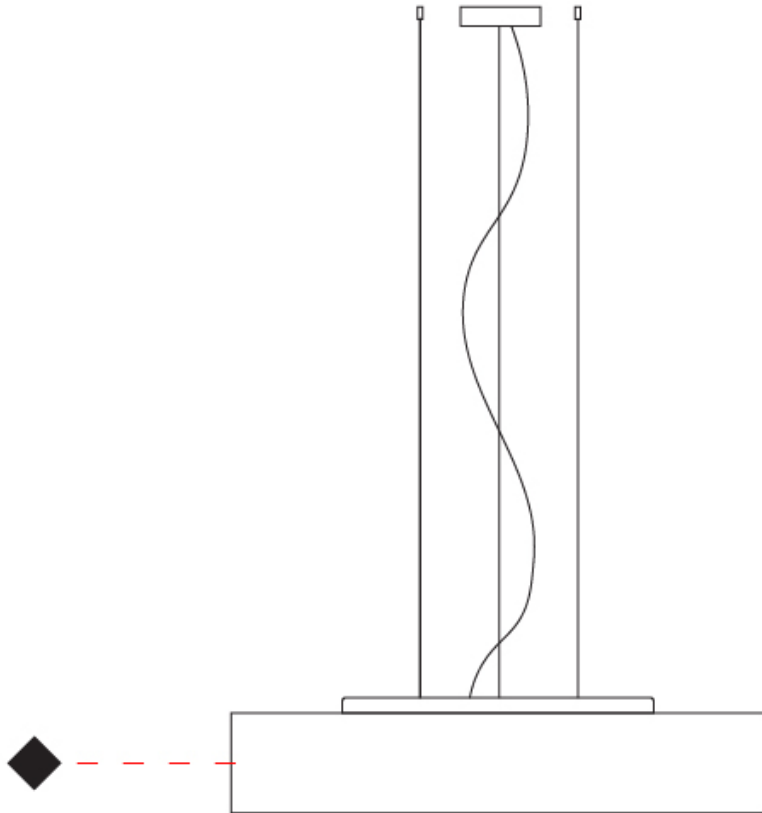

D51068-

PROJECT

TYPE

SPECIFIER

QUANTITY

DATE

D